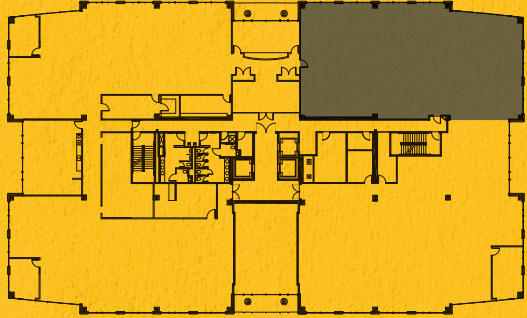

PRIMERA
TOWERS

PRIMERA III
SUITE 223 – 4,949 RSF

FOR MORE INFORMATION, CONTACT OUR PROFESSIONALS:

MICAH STRADER

+1 407 404 5021

micah.strader@cbre.com

CBRE Inc., Licensed Real Estate Broker

PARMENTER.