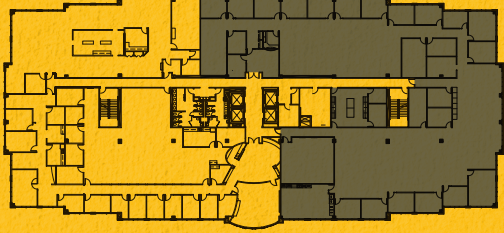

PRIMERA
TOWERS

PRIMERA V
SUITE 500 – 17,294 RSF

FOR MORE INFORMATION, CONTACT OUR PROFESSIONALS:

MICAH STRADER

+1 407 404 5021

micah.strader@cbre.com

CBRE Inc., Licensed Real Estate Broker

PARMENTER.