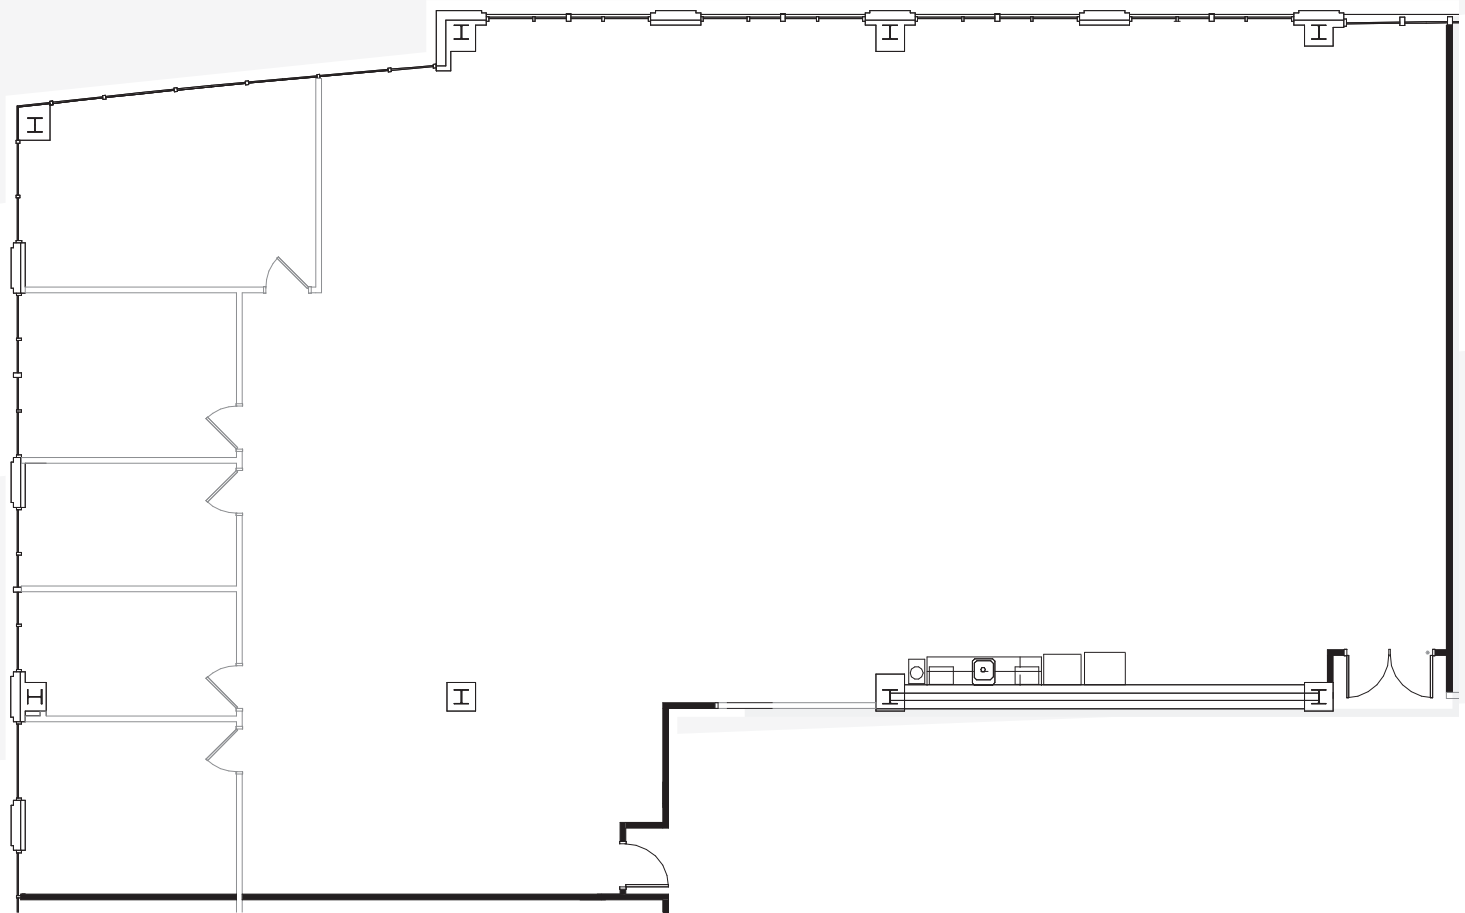

PRIMERA
TOWERS

PRIMERA III
SUITE 410 – 6,045 RSF

FOR MORE INFORMATION, CONTACT OUR PROFESSIONALS:

MICAH STRADER

+1 407 404 5021

micah.strader@cbre.com

CBRE Inc., Licensed Real Estate Broker