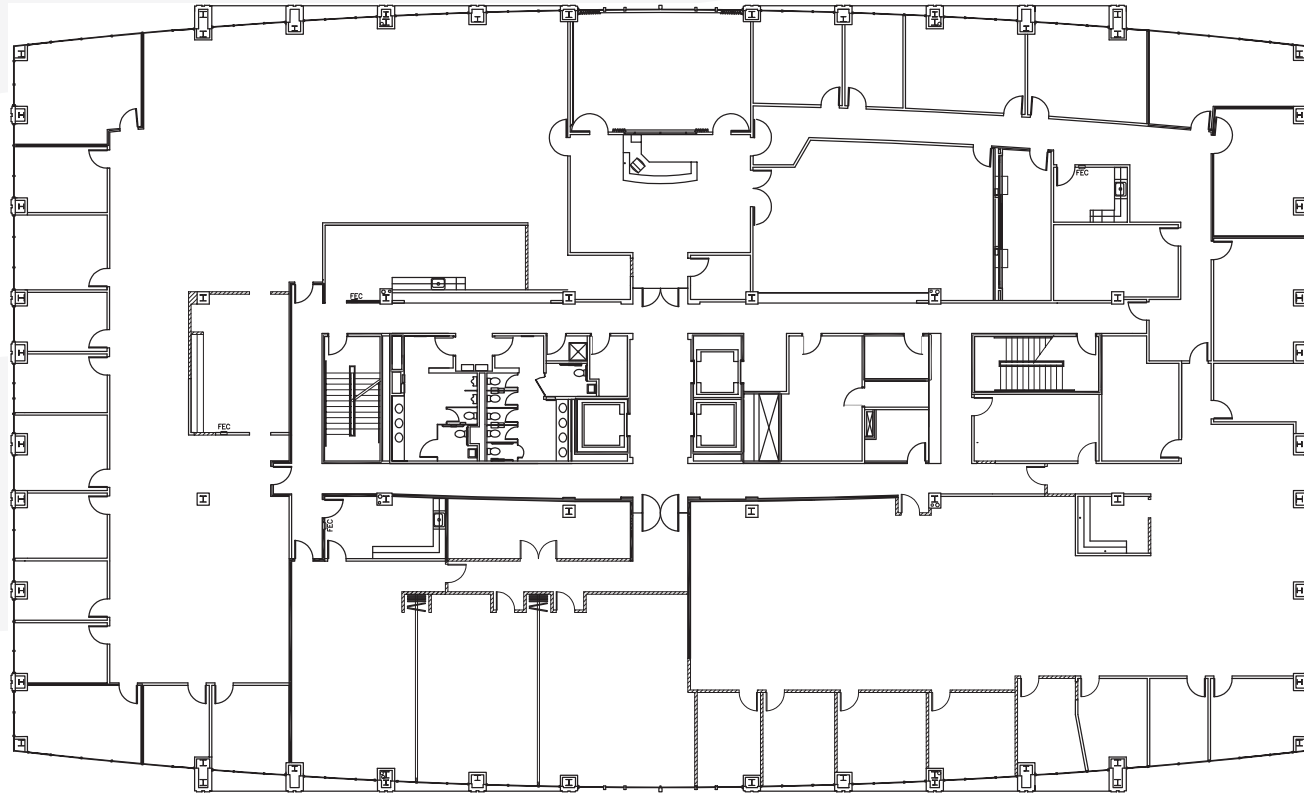

PRIMERA
TOWERS

PRIMERA III
SIXTH FLOOR – 27,624 RSF

FOR MORE INFORMATION, CONTACT OUR PROFESSIONALS:

MICAH STRADER

+1 407 404 5021

micah.strader@cbre.com

CBRE Inc., Licensed Real Estate Broker

PARMENTER.