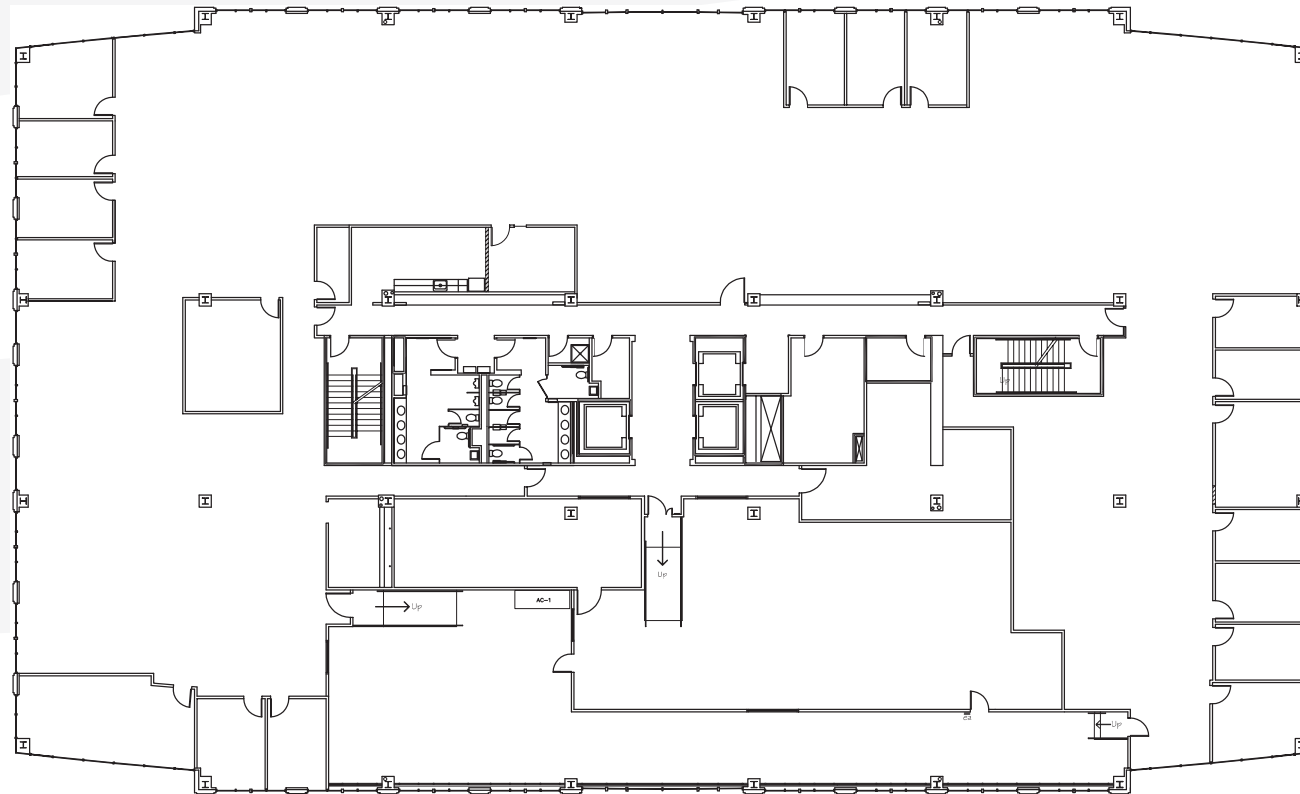

PRIMERA III  
FIFTH FLOOR – 27,945 RSF

**FOR MORE INFORMATION, CONTACT OUR PROFESSIONALS:**

**MICAH STRADER**  
+1 407 404 5021  
[micah.strader@cbre.com](mailto:micah.strader@cbre.com)

CBRE Inc., Licensed Real Estate Broker