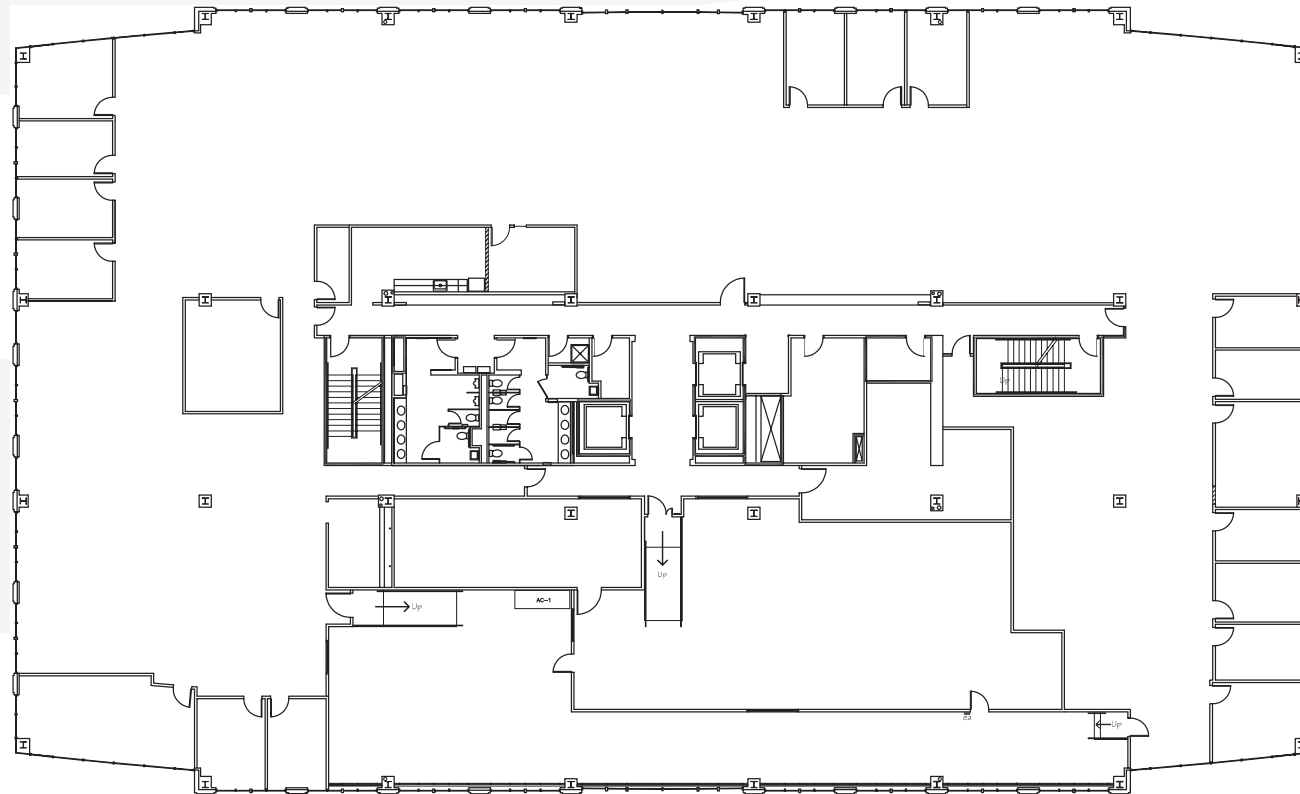

PRIMERA III  
FIFTH FLOOR – 27,945 RSF

**FOR MORE INFORMATION, CONTACT OUR PROFESSIONALS:**

MICAH STRADER  
+1 407 982 8688  
micah.strader@amjll.com