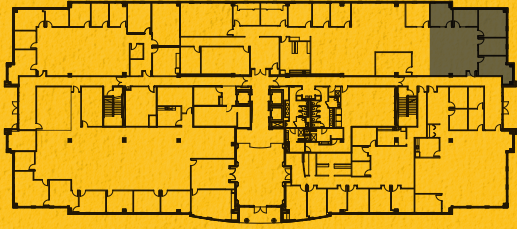

PRIMERA
TOWERS

PRIMERA IV
SUITE 120 – 2,298 RSF

FOR MORE INFORMATION, CONTACT OUR PROFESSIONALS:

MICAH STRADER

+1 407 404 5021

micah.strader@cbre.com

TOM RICH

+1 407 404 5028