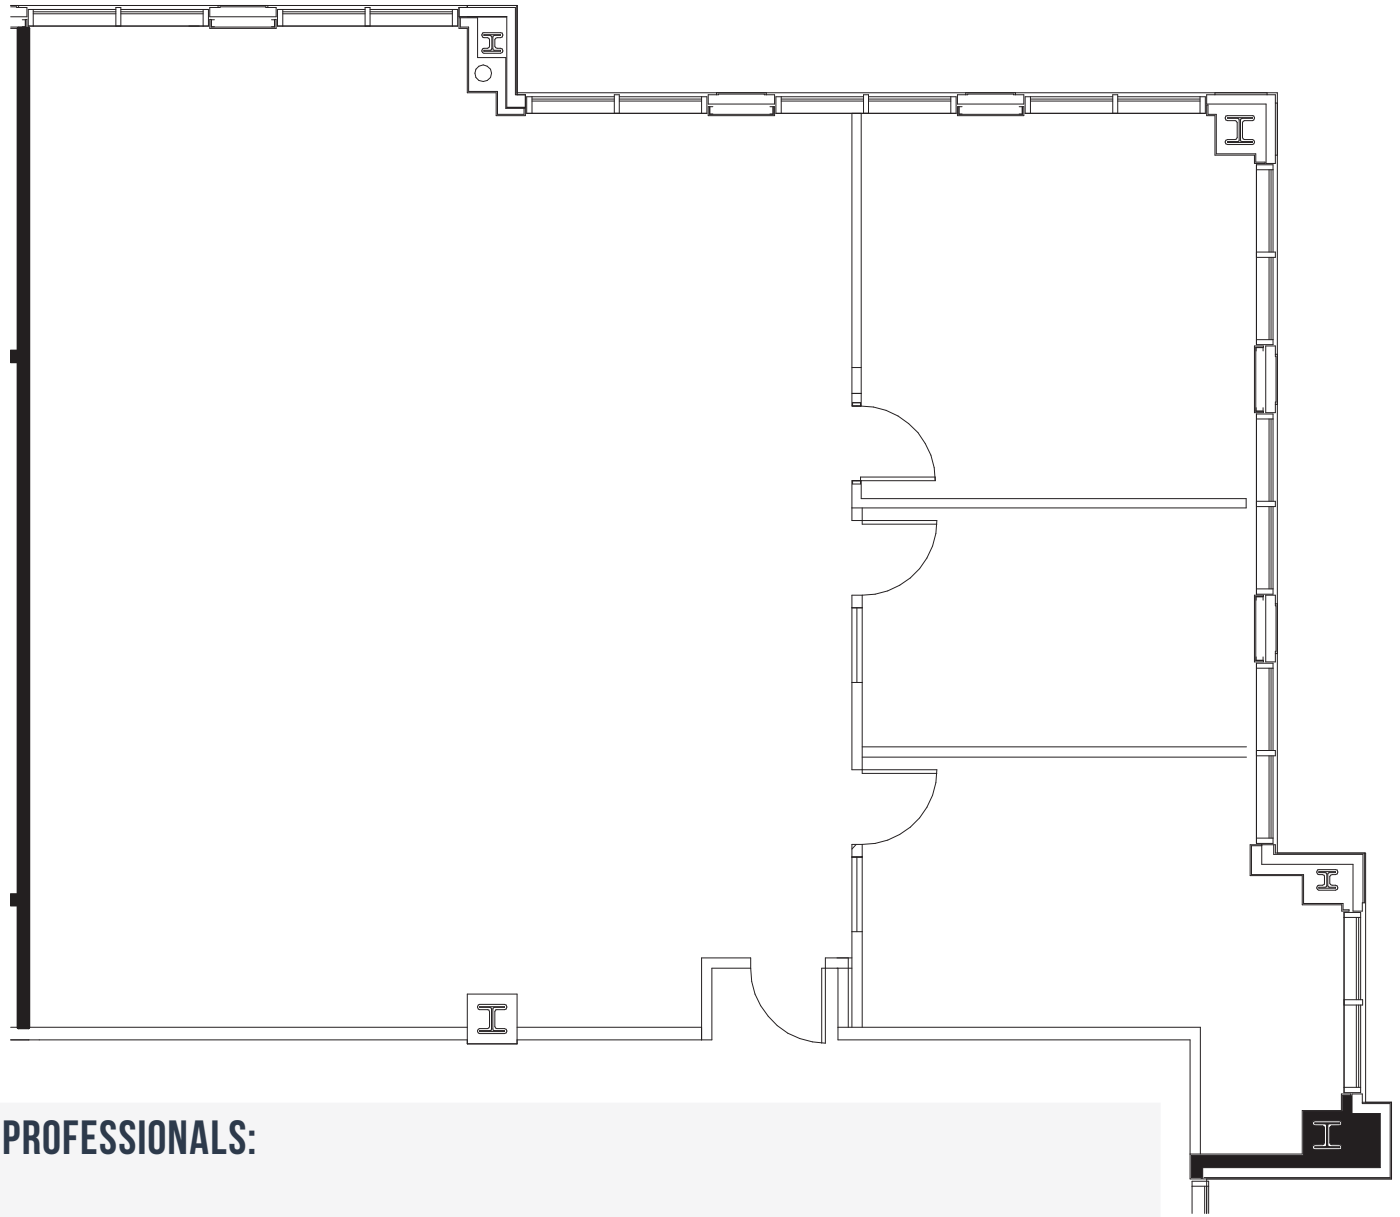

PRIMERA
TOWERS

PRIMERA IV
SUITE 120 – 2,298 RSF

FOR MORE INFORMATION, CONTACT OUR PROFESSIONALS:

MICAH STRADER

+1 407 404 5021

micah.strader@cbre.com

TOM RICH

+1 407 404 5028