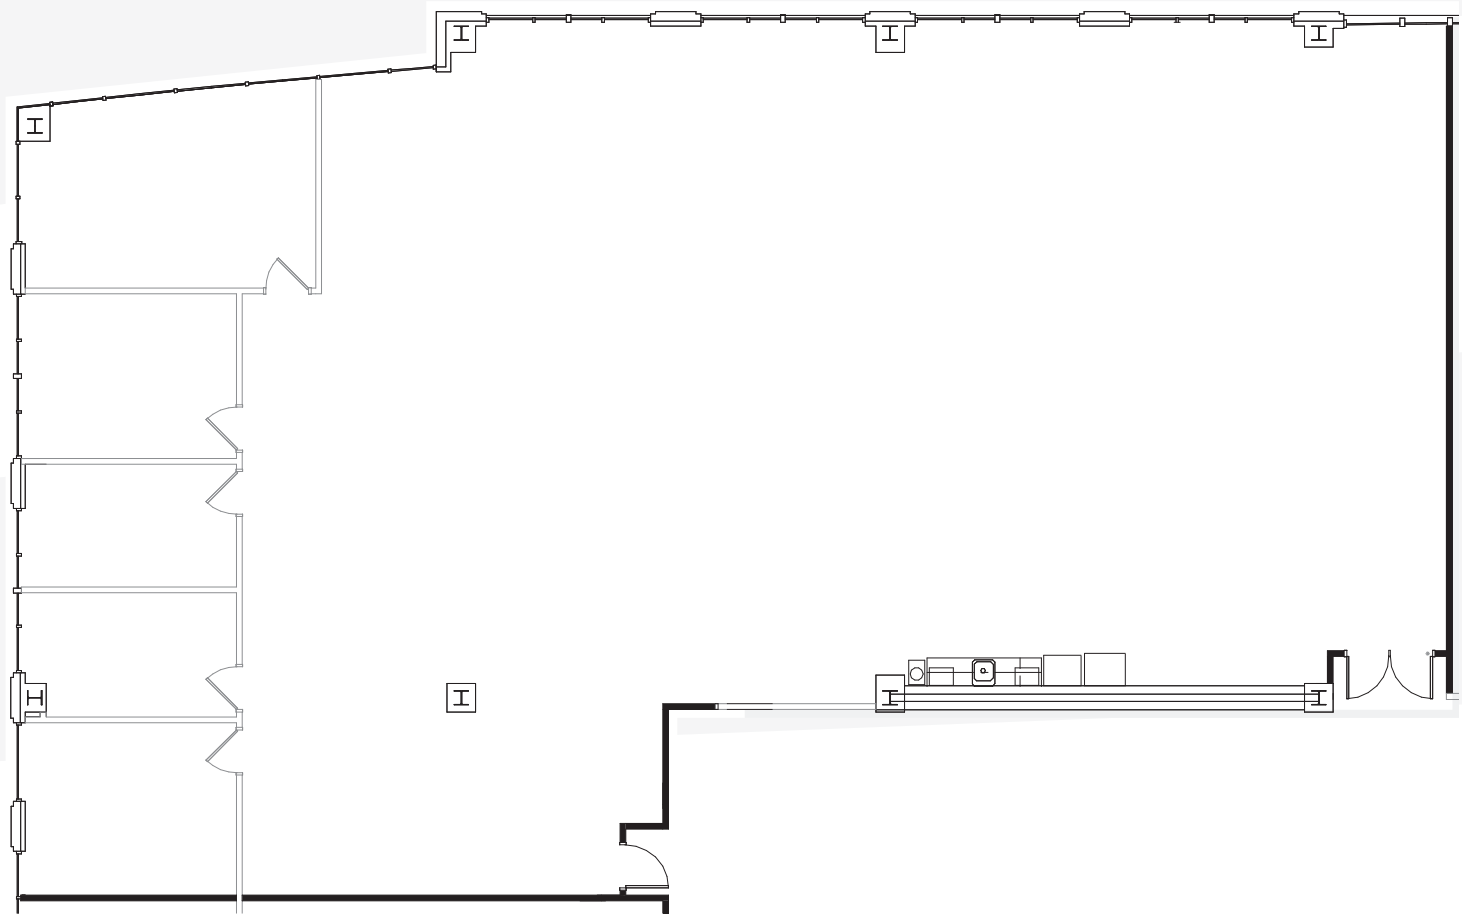

PRIMERA
TOWERS

PRIMERA III
SUITE 410 – 5,471 RSF

FOR MORE INFORMATION, CONTACT OUR PROFESSIONALS:

MICAH STRADER

+1 407 404 5021

micah.strader@cbre.com

CBRE Inc., Licensed Real Estate Broker