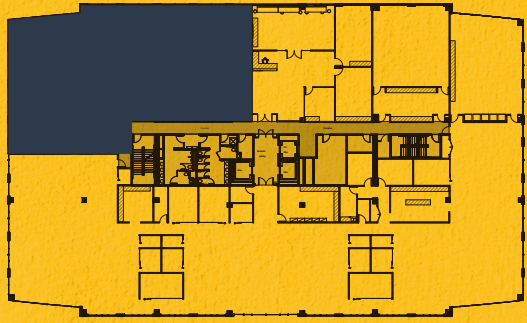

PRIMERA
TOWERS

PRIMERA III
SUITE 410 – 5,471 RSF

FOR MORE INFORMATION, CONTACT OUR PROFESSIONALS:

MICAH STRADER

+1 407 404 5021

micah.strader@cbre.com

CBRE Inc., Licensed Real Estate Broker