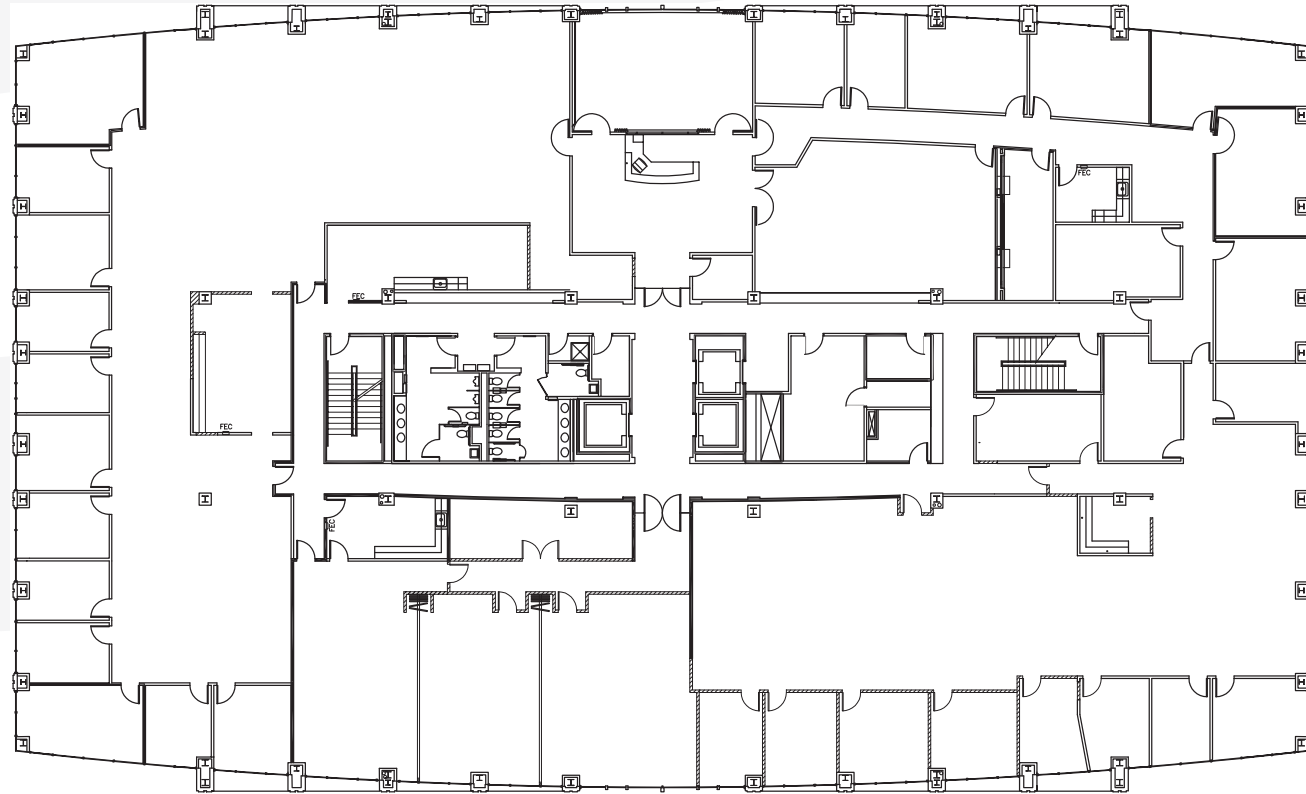

PRIMERA  
TOWERS

PRIMERA III  
SIXTH FLOOR – 26,592 RSF

**FOR MORE INFORMATION, CONTACT OUR PROFESSIONALS:**

**MICAH STRADER**

+1 407 404 5021

[micah.strader@cbre.com](mailto:micah.strader@cbre.com)

CBRE Inc., Licensed Real Estate Broker